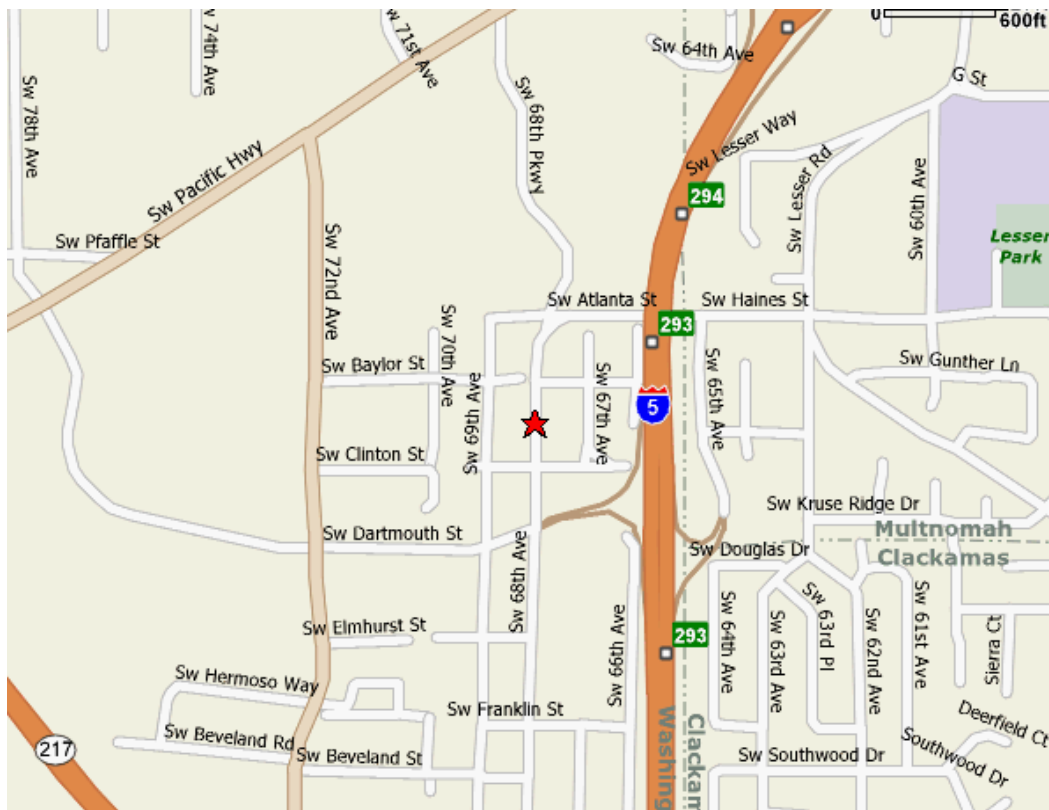

DIRECTIONS

Oregon Health Care Association And Oregon Medical Education Foundation Conference Center

11740 SW 68th Parkway ~ Portland, OR 97223
(503) 726-5260

Directions from Vancouver/Portland and Points North

I-5 South; Take Exit 293 (Haines St); Turn right onto 68th Ave; OHCA will be 1-block up on the right hand side of the street

Directions from Salem & Points South

I-5 North; Take Exit 293 (Haines St); Turn left onto SW Haines St; Turn left onto SW 68th Ave.; OHCA will be 2-blocks up on the left hand side of the street.

Directions from I-205 and points South-East

Take I-205 South; Merge onto I-5 North (towards Tigard); Take Exit 293 (Haines St); Turn left onto SW Haines St; Turn left onto SW 68th Ave.; OHCA will be 2-blocks up on the left hand side of the street.

Directions from Beaverton & Points West

Take Hwy 217-South (Tigard/Salem); Take Exit 6 (OR-99W/Tigard/McMinnville); Turn left onto SW Pacific Hwy/OR-99W; Turn right onto SW Dartmouth St; Turn left onto SW 68th Ave; OHCA will be 1-block up on the right hand side of the street.

PARKING NOTE: Please park in the parking lot or on the street. Do not park in the Tigard Triangle Commons parking garage—you will be towed).